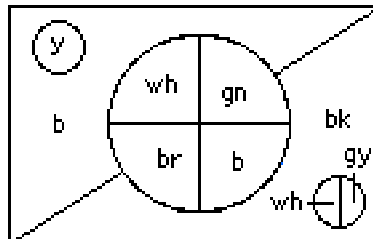

Matched Pair Of *Color Me!* Earth & Moon Flags

Created by Shaun Moss (Earth Flag) and Peter Kokh (Moon Flag)

EARTH FLAG COLORS

bk - black wh - white y - yellow
 gy - gray b - blue gn - green
 br - brown

MOON FLAG COLORS

bk - black wh - white y - yellow
 gy - gray b - blue gn - green
 br - brown

- On the Moon the sky is always black. The white face of the Moon is turned sunward.
- "Earth" is shown over the night side of the Moon, although Earth is just as often seen from the sunlit side - one can only carry the analogy so far.
- The day/night terminator, instead of perpendicular to the Sun-Earth axis is straight up and down as is the white | green. brown | blue line on the stylized Earth.