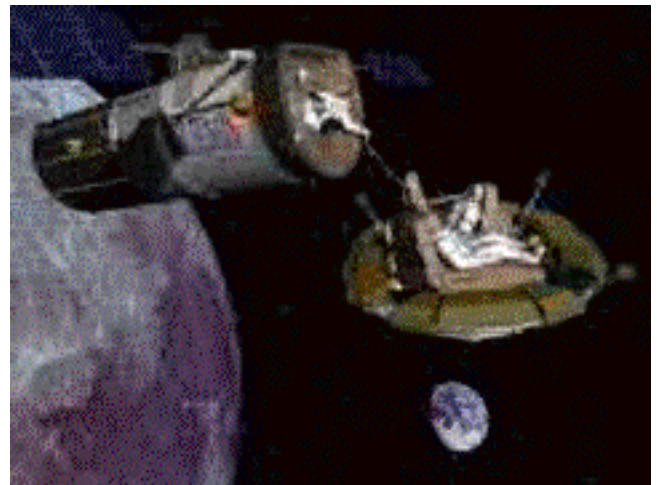

Lunar Ascent Vehicle of the Artemis Project™

Illustrations by Vik Olliver

This “space motorcycle” is a minimalist vehicle for returning astronauts from the Moon. As the return trip is only a few hours long, it makes sense to leave the habitable portion of the mission on the surface for use next time, and to ascend using suits on a minimal structure. That's what this is, as conceived by Greg Bennett of The Artemis Project™.

The images above are all based on sculptures, so 3D images and Imax views etc. are available. These images are 640x480, but any resolution can be easily catered for in up to 24-bit colour.

More of the space art of Vic Oliver can be seen at
<http://homepages.ihug.co.nz/~vsop/thumbnl.htm>
<http://homepages.ihug.co.nz/~vsop/artart.htm>
<http://homepages.ihug.co.nz/~vsop/artart2.htm>