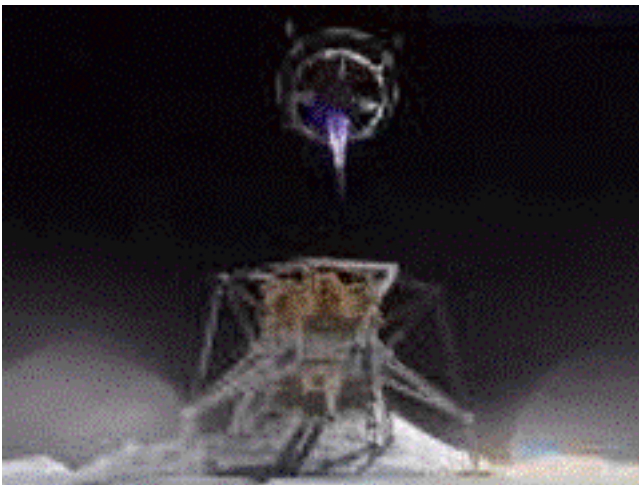

Lunar Ascent Vehicle of the Artemis Project™

Illustrations by Vik Olliver

This “space motorcycle” is a minimalist vehicle for returning astronauts from the Moon. As the return trip is only a few hours long, it makes sense to leave the habitable portion of the mission on the surface for use next time, and to ascend using suits on a minimal structure. That's what this is, as conceived by Greg Bennett of The Artemis Project™.

The images above are all based on sculptures, so 3D images and Imax views etc. are available. These images are 640x480, but any resolution can be easily catered for in up to 24-bit colour.

More of the space art of Vic Oliver can be seen at
<http://homepages.ihug.co.nz/~vsop/thumbnl.htm>
<http://homepages.ihug.co.nz/~vsop/artart.htm>
<http://homepages.ihug.co.nz/~vsop/artart2.htm>